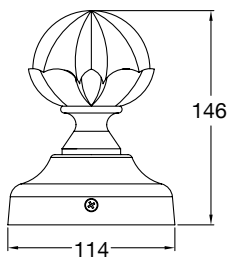

CODE **4613**
COVER WITH THIRSUS FOR COLUMN 100x100 / BOUCHON AVEC THYRSOS DE POTEAU 100x100
PRICE / PRIX **12,00 €/pc**