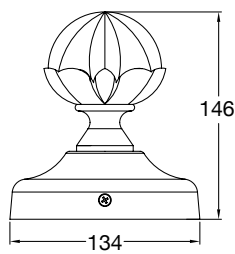

CODE **4614**
COVER WITH THIRSUS FOR COLUMN 120x120 / BOUCHON AVEC THYRSOS DE POTEAU 120x120
PRICE / PRIX **13,50 €/pc**