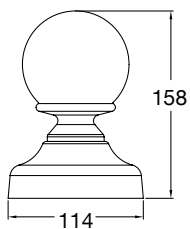

CODE **4616**
COVER WITH GLOBAL THIRSUS FOR COLUMN 100x100
BOUCHON AVEC THYRSOS ROND DE POTEAU 100x100
PRICE / PRIX **12,80 €/pc**