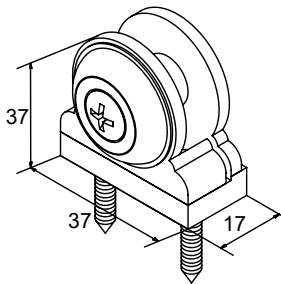

PRICE / PRIX

27,20 €/pc

CODE

22

AL-FLEX HEAD ATTACHMENT FOR GUIDE / AL-FLEX CHAPEAU DECORATIF DE GUIDAGE

PRICE / PRIX

1,30 €/pc

CODE

24

AL-FLEX HEAD ATTACHMENT / AL-FLEX CHAPEAU DECORATIF

PRICE / PRIX

1,30 €/pc

COMBINATIONS

CODE **239**
SPIKE FOR FENCE (77x22) / LANCE DE CLOTURE (77x22)
PRICE / PRIX **18,00 €/pc**

CODE **240**
SPIKE FOR FENCE FOR PROFILE 828 / LANCE DE CLOTURE DE PROFIL 828
PRICE / PRIX **2,10 €/pc**