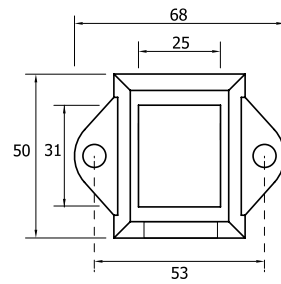

24

AL-FLEX HEAD ATTACHMENT / AL-FLEX CHAPEAU DECORATIF

PRICE / PRIX

1,30 €/pc

COMBINATIONS

CODE **239**
SPIKE FOR FENCE (77x22) / LANCE DE CLOTURE (77x22)
PRICE / PRIX **18,00 €/pc**

CODE **240**
SPIKE FOR FENCE FOR PROFILE 828 / LANCE DE CLOTURE DE PROFIL 828
PRICE / PRIX **2,10 €/pc**