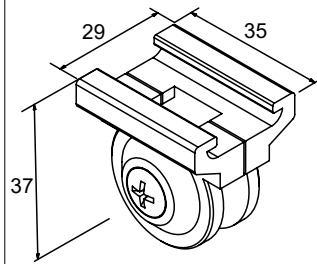

PRICE / PRIX

27,20 €/pc

CODE

22

AL-FLEX HEAD ATTACHMENT FOR GUIDE / AL-FLEX CHAPEAU DECORATIF DE GUIDAGE

PRICE / PRIX

1,30 €/pc

CODE