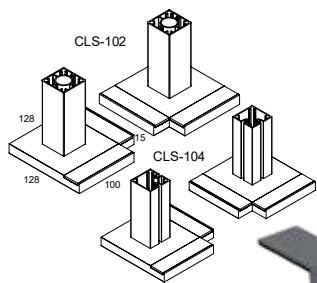

CODE **4724**
SUPPORT FOOT FOR COLUMN CLS-102 / SABOT DE POTEAU CLS-102
PRICE / PRIX **22,90 €/pc**