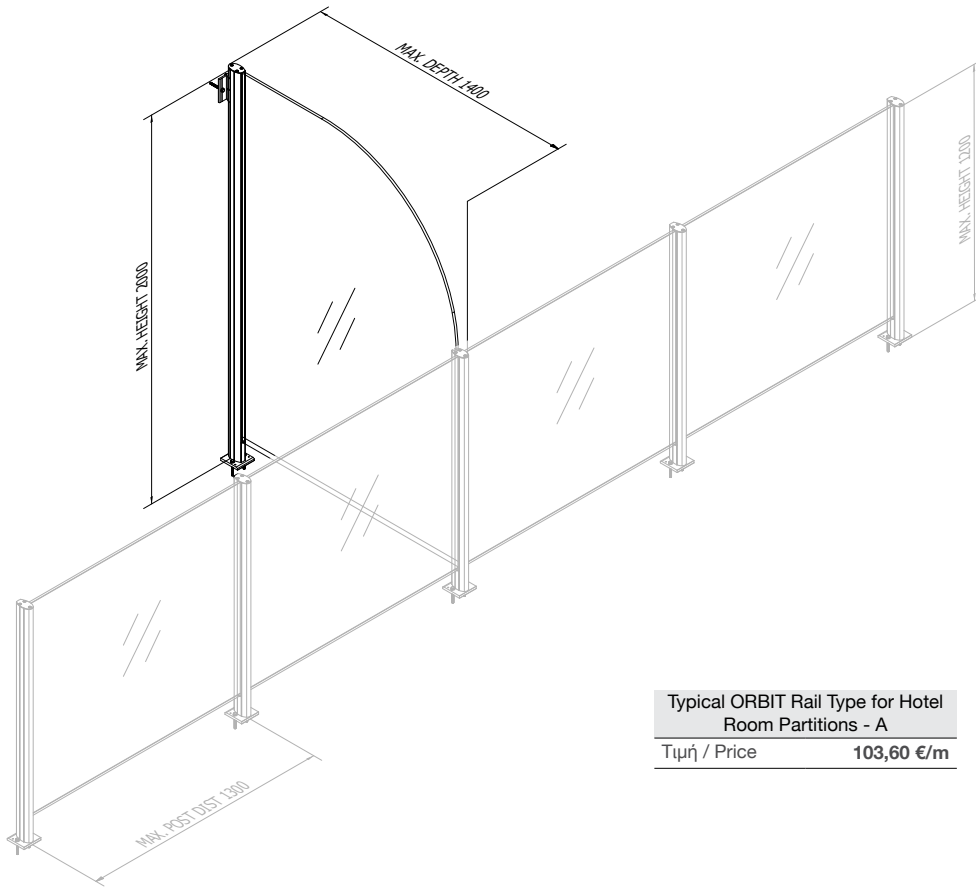

Typical ORBIT Rail Type for Hotel Room Partitions - A  
 Τιμή / Price **103,60 €/m**

Typical ORBIT Rail Type for Hotel Room Partitions - B  
 Τιμή / Price **121,80 €/m**

320 11 Inofita Viotia, Greece

T. +30 22620 47000