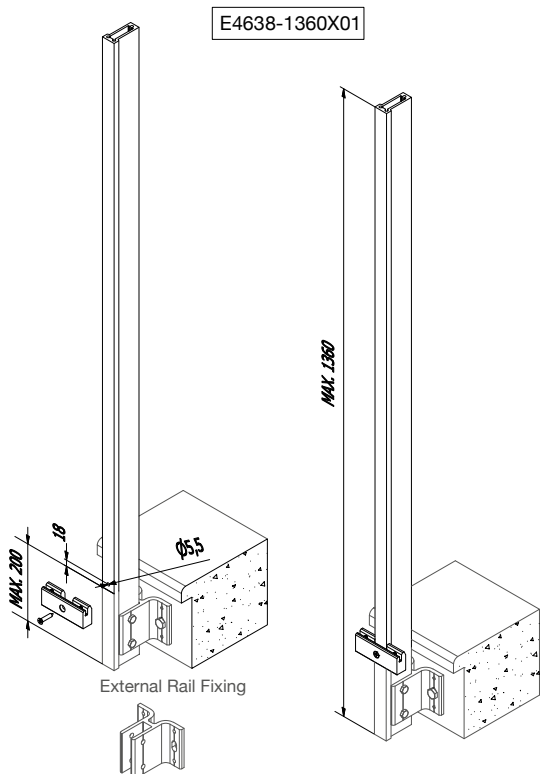

HEIGHT (H) mm	DESCRIPTION	CODE	Price / Prix
1360	ELXIS POST	E4638-13601	59,80 €/pc

HEIGHT (H) mm	DESCRIPTION	CODE	Price / Prix
1360	ELXIS POST	E4639-1360	68,70 €/pc