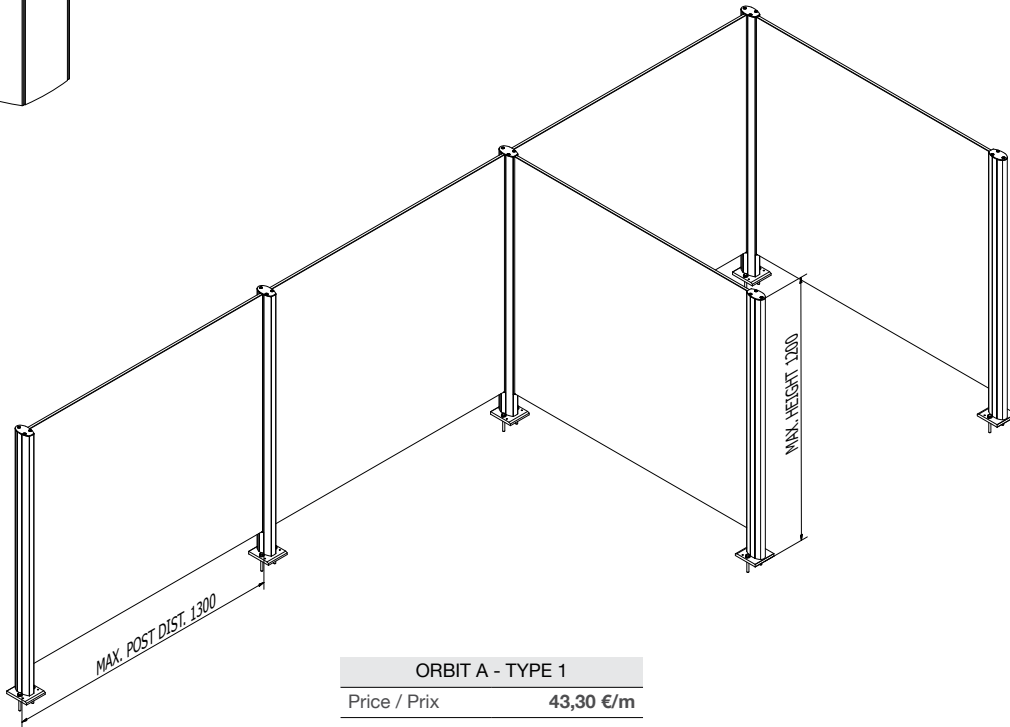

ORBIT A SYSTEM

SAMPLE FUSION ORBIT 40x40	
Code	FSN03-ORB
Price / Prix	35,00 €

* Price is net and no discount is available