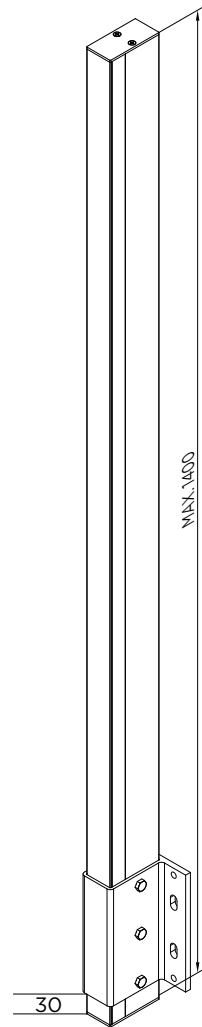

PRE-FABRICATED POST TYPES - FUSION LINE ORBIT 1/2 EXTERNAL FIXATION

FSN-102 / E4759 ORBIT 1 EXTERNAL		Price / Prix
E4661-1400	TERMINAL POST	67,40 €/m
E4662-1400	MAIN POST	78,40 €/m

FSN-103 / E4760 ORBIT 2 EXTERNAL		Price / Prix
E4663-1400	TERMINAL POST	67,00 €/m
E4664-1400	MAIN POST	72,40 €/m