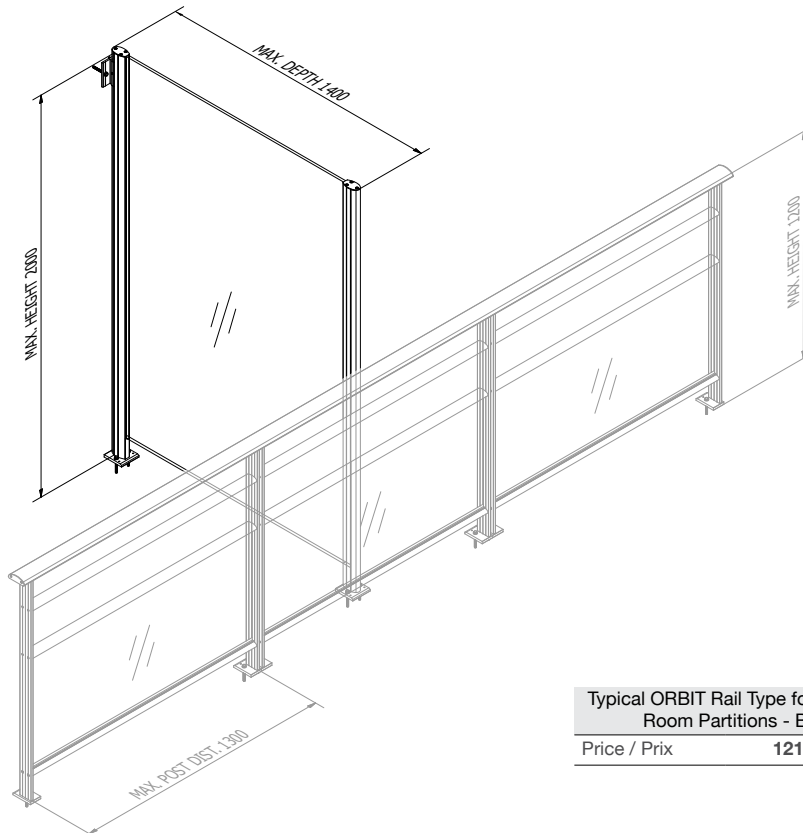

HEIGHT (H) mm	DESCRIPTION	CODE	Price / Prix
1360	ELXIS POST	E4638-13601	59,80 €/pc

HEIGHT (H) mm	DESCRIPTION	CODE	Price / Prix
1360	ELXIS POST	E4639-1360	68,70 €/pc

Typical ORBIT Rail Type for Hotel
Room Partitions - A
Price / Prix **103,60 €/m**