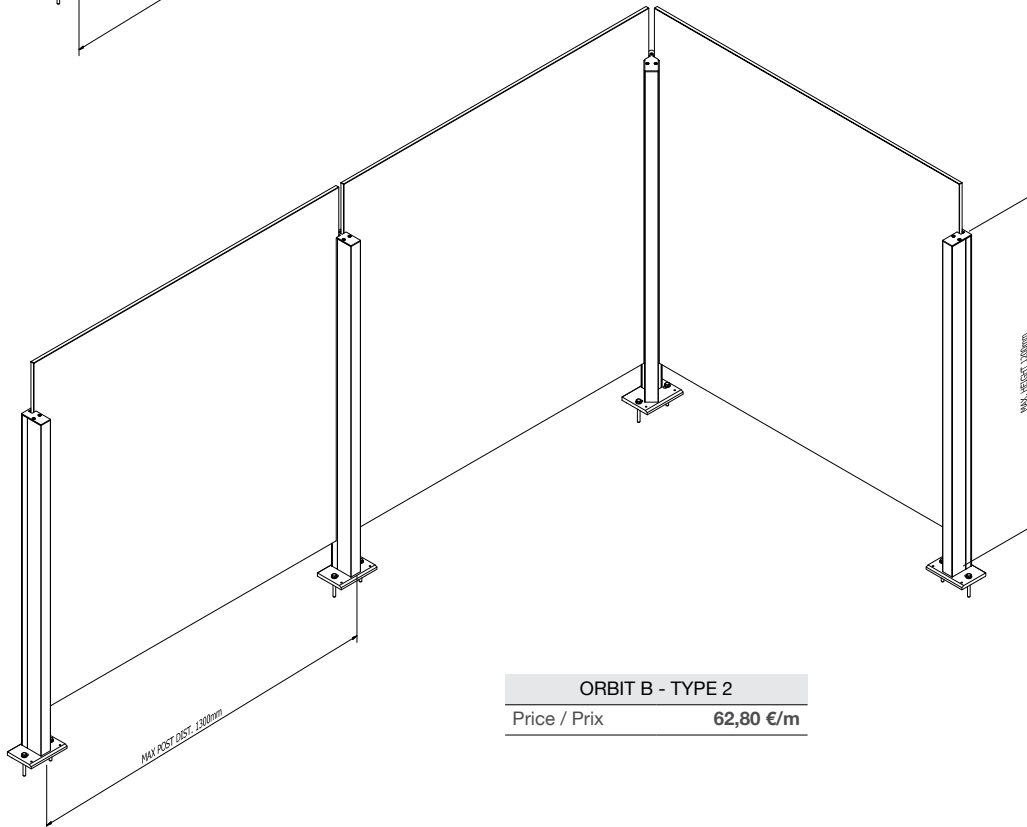

ORBIT A SYSTEM

SAMPLE FUSION ORBIT 40x40	
Code	FSN03-ORB
Price / Prix	35,00 €

* Price is net and no discount is available

ORBIT B SYSTEM

ORBIT B - TYPE 1
 Price / Prix **61,80 €/m**

ORBIT B - TYPE 2
 Price / Prix **62,80 €/m**