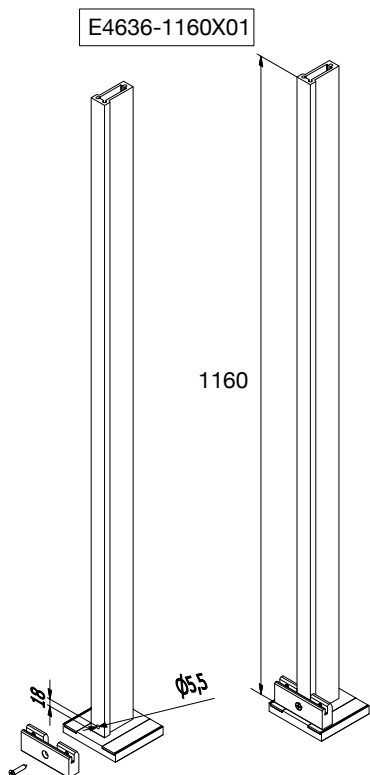

PRE-FABRICATED POST TYPES - Elxis

HEIGHT (H) mm	DESCRIPTION	CODE	Price / Prix
1160	ELXIS POST	E4636-1160X01	54,60 €/pc

HEIGHT (H) mm	DESCRIPTION	CODE	Price / Prix
1160	ELXIS POST	E4637-1160X01	63,50 €/pc