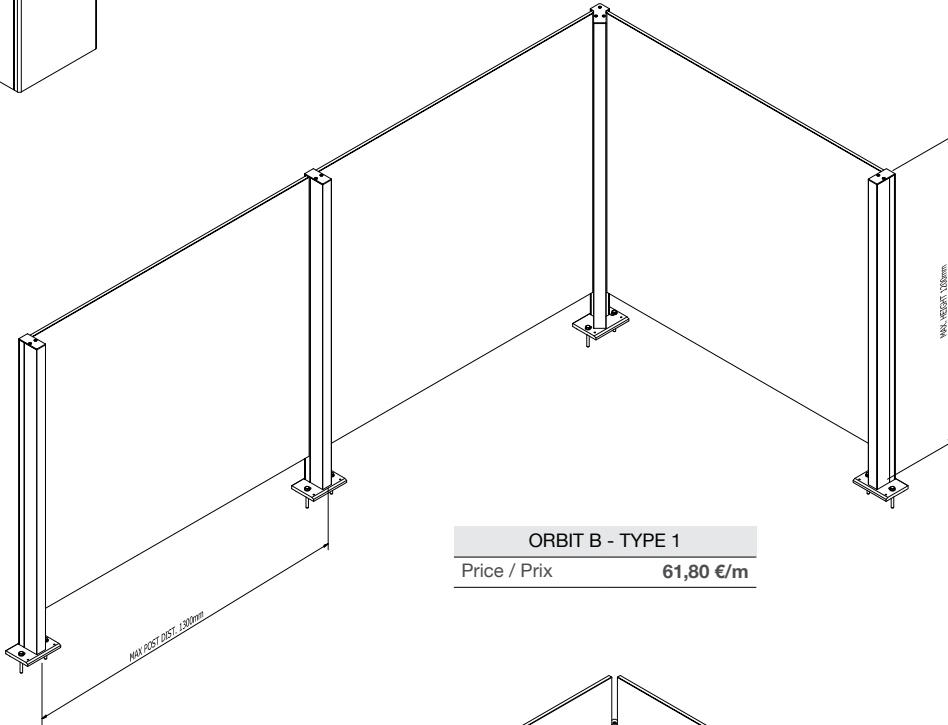

ORBIT B SYSTEM

ORBIT B - TYPE 1
Price / Prix **61,80 €/m**