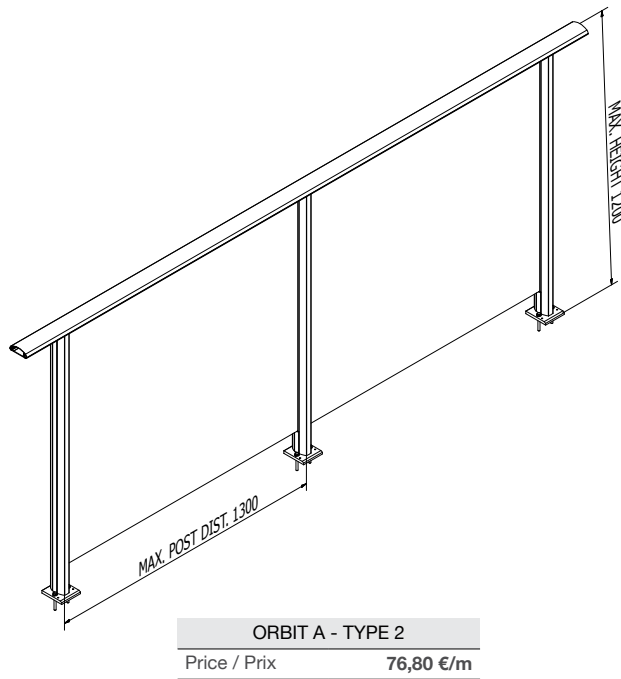

ORBIT A SYSTEM

SAMPLE FUSION ORBIT 40x40	
Code	FSN03-ORB
Price / Prix	35,00 €

* Price is net and no discount is available