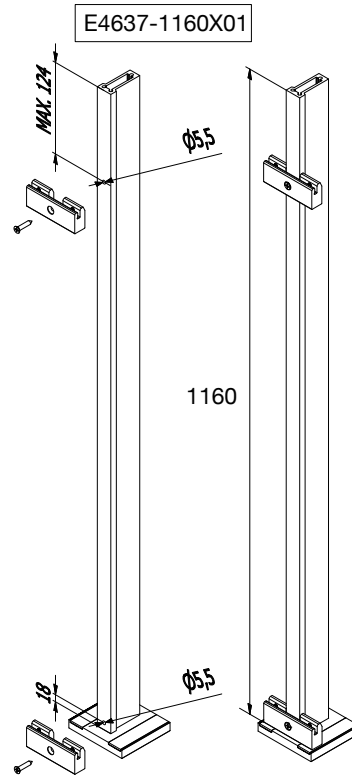

PRE-FABRICATED POST TYPES - Elxis

HEIGHT (H) mm	DESCRIPTION	CODE	Price / Prix
1160	ELXIS POST	E4636-1160X01	54,60 €/pc

HEIGHT (H) mm	DESCRIPTION	CODE	Price / Prix
1160	ELXIS POST	E4637-1160X01	63,50 €/pc