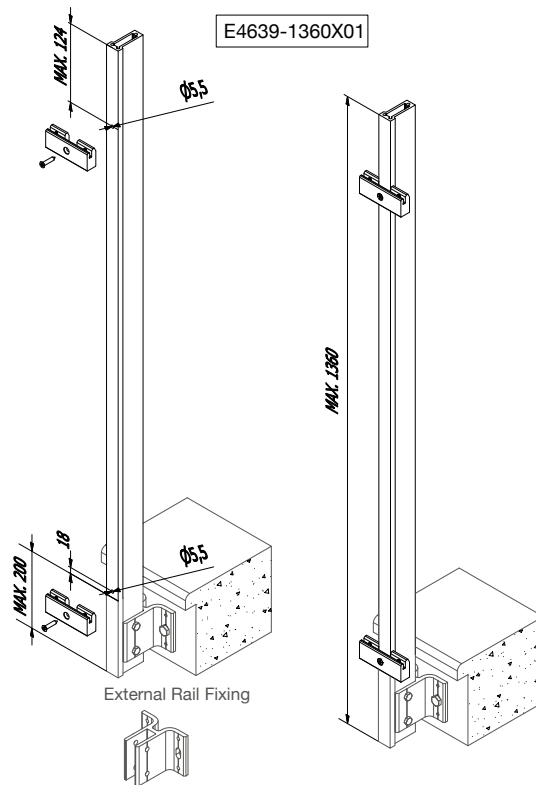

HEIGHT (H) mm	DESCRIPTION	CODE	Price / Prix
1360	ELXIS POST	E4638-13601	59,80 €/pc

HEIGHT (H) mm	DESCRIPTION	CODE	Price / Prix
1360	ELXIS POST	E4639-1360	68,70 €/pc