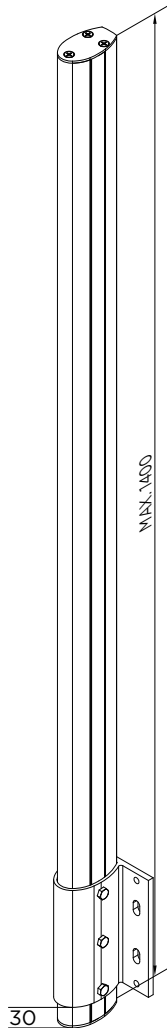

PRE-FABRICATED POST TYPES - FUSION LINE ORBIT 1/2 EXTERNAL FIXATION

FSN-102 / E4759 ORBIT 1 EXTERNAL		Price / Prix
E4661-1400	TERMINAL POST	67,40 €/m
E4662-1400	MAIN POST	78,40 €/m

FSN-103 / E4760 ORBIT 2 EXTERNAL		Price / Prix
E4663-1400	TERMINAL POST	67,00 €/m
E4664-1400	MAIN POST	72,40 €/m