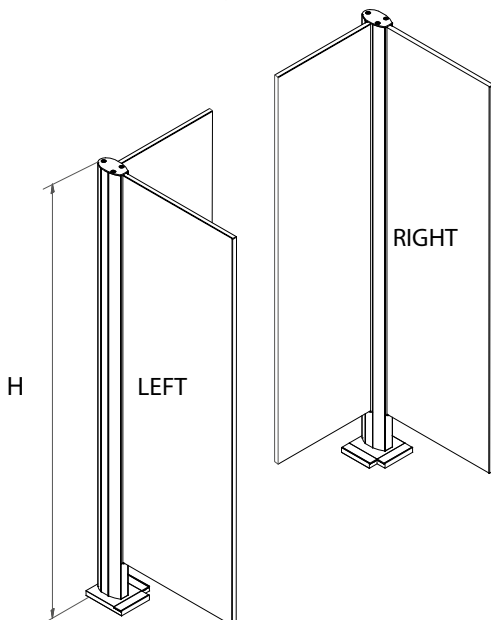

950	MAIN POST ORBIT 1 H950mm ASSEMBLED	E4633-0950	62,10 €/pc
1000	MAIN POST ORBIT 1 H1000mm ASSEMBLED	E4633-1000	63,20 €/pc
1070	MAIN POST ORBIT 1 H1070mm ASSEMBLED	E4633-1070	64,70 €/pc

950	CORNER POST LEFT ORBIT 1 H950mm ASSEMBLED	E4634-0950	59,70 €/pc
950	CORNER POST RIGHT ORBIT 1 H950mm ASSEMBLED	E4635-0950	59,70 €/pc
1000	CORNER POST LEFT ORBIT 1 H1000mm ASSEMBLED	E4634-1000	60,90 €/pc
1000	CORNER POST RIGHT ORBIT 1 H1000mm ASSEMBLED	E4635-1000	60,90 €/pc
1070	CORNER POST LEFT ORBIT 1 H1070mm ASSEMBLED	E4634-1070	62,50 €/pc
1070	CORNER POST RIGHT ORBIT 1 H1070mm ASSEMBLED	E4635-1070	62,50 €/pc