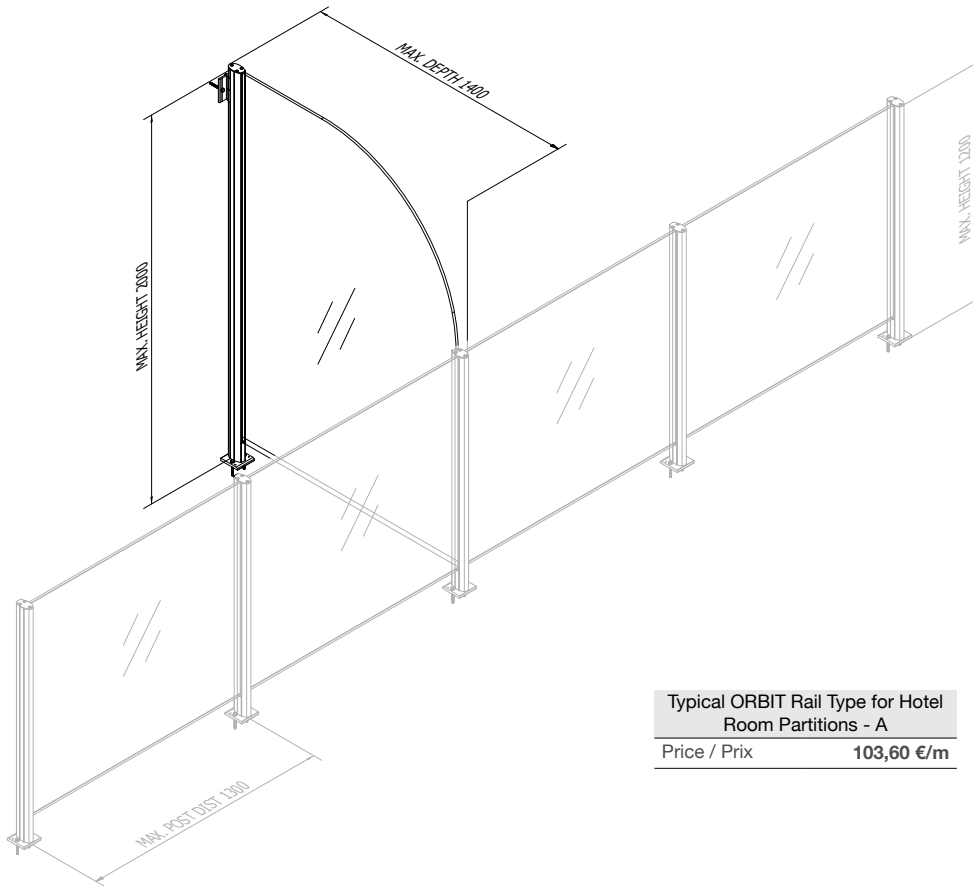

HEIGHT (H) mm	DESCRIPTION	CODE	Price / Prix
1360	ELXIS POST	E4638-13601	59,80 €/pc

HEIGHT (H) mm	DESCRIPTION	CODE	Price / Prix
1360	ELXIS POST	E4639-1360	68,70 €/pc

Typical ORBIT Rail Type for Hotel
Room Partitions - A
Price / Prix **103,60 €/m**