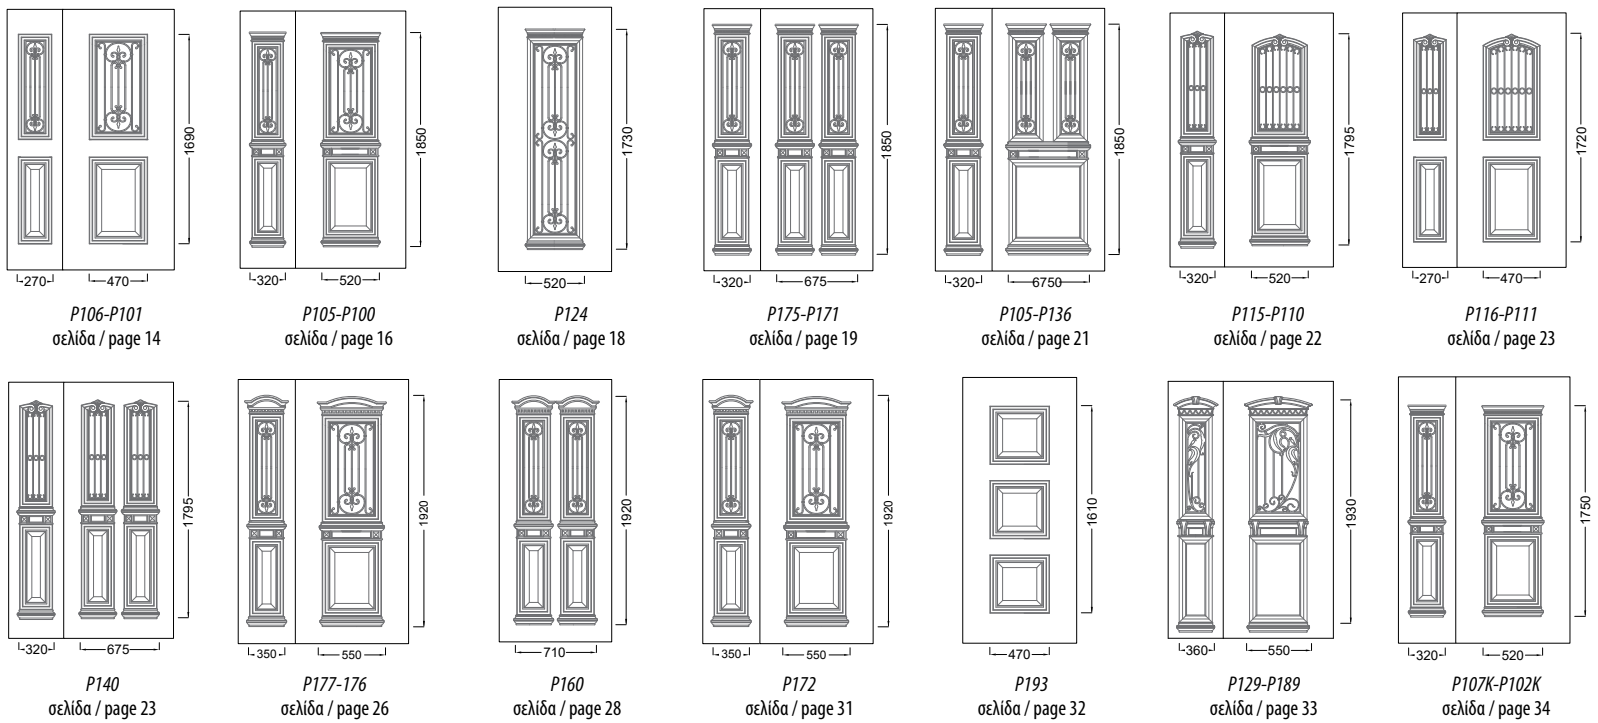

P100 classic	12
linear series	36
minimal series	50
E2000 series	92
P6000 series	178

P100 classic