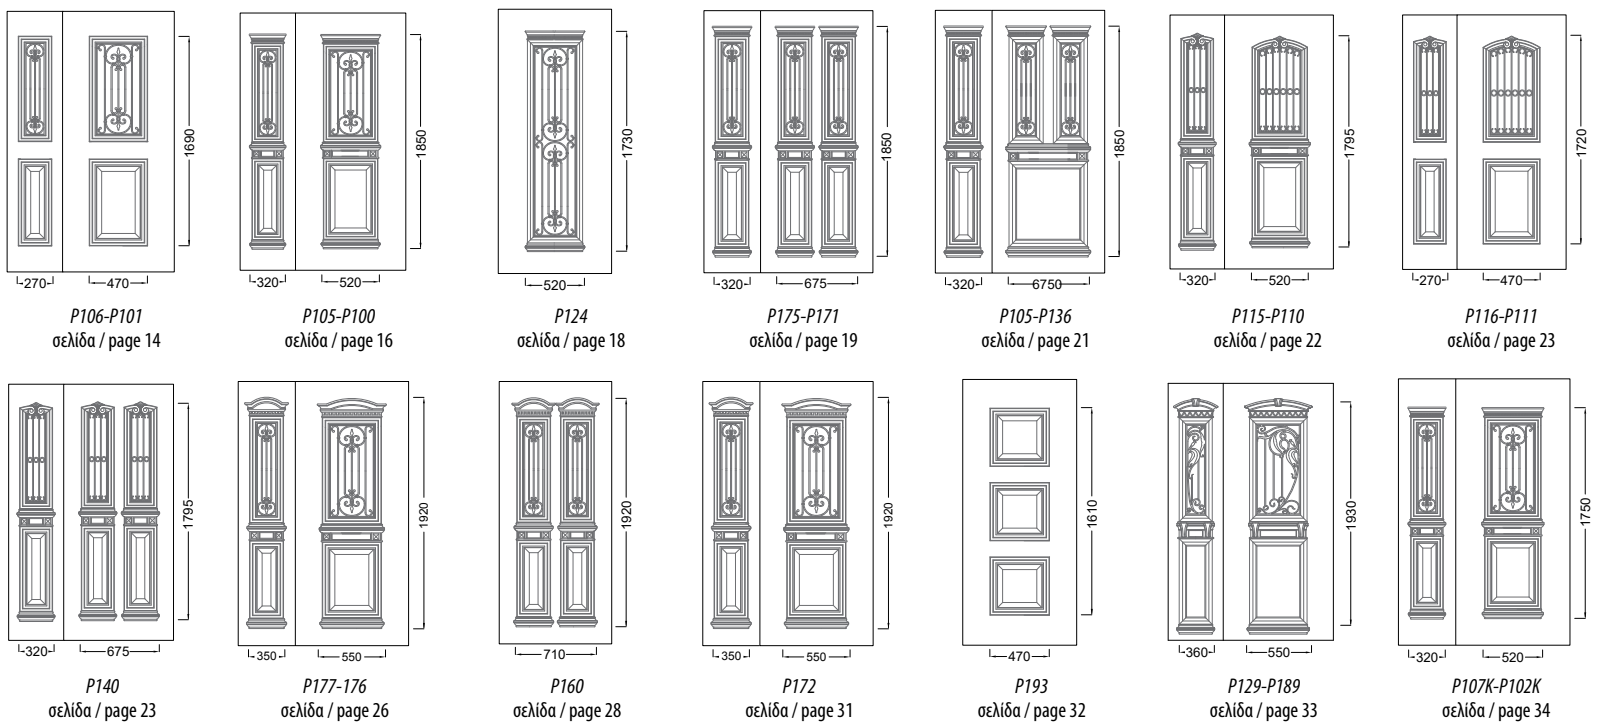

P100 classic	12
linear series	36
minimal series	50
E2000 series	92
P6000 series	178

P100 classic