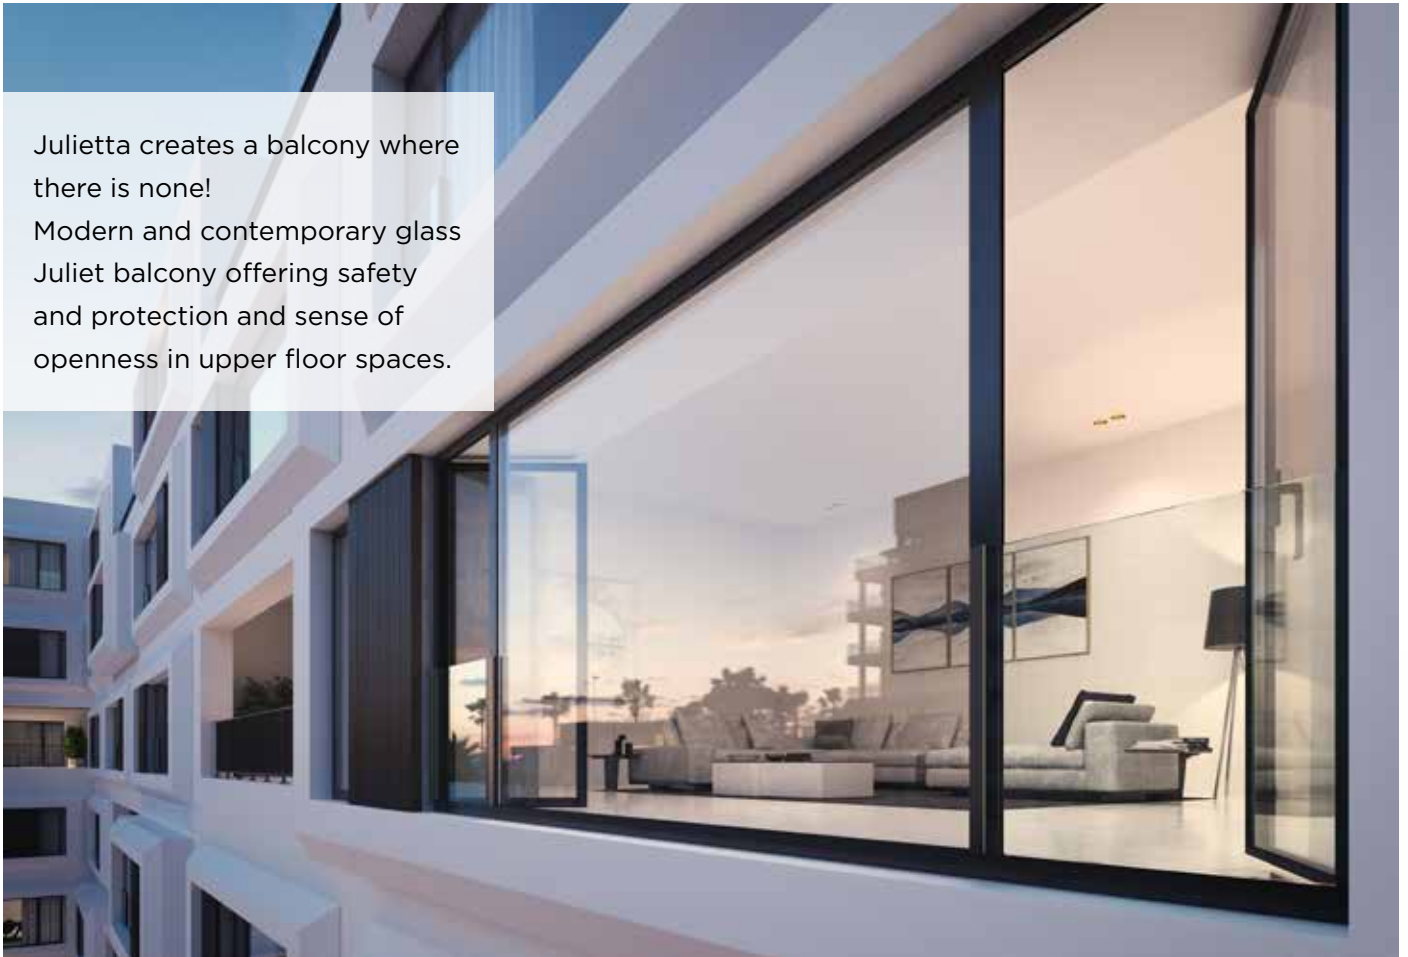

Julietta

for Juliet Balconies

- Maximum safety - minimal design
- Brings more light and uninterrupted view
- Available for three different glass thickness dimensions
- Suitable to be fixed on aluminium frames
- Multiple infill options
- Optional use of handrail
- Quick and easy installation
- Maximum span of 200cm

Julietta

for Juliet Balconies

Julietta creates a balcony where there is none!

Modern and contemporary glass Juliet balcony offering safety and protection and sense of openness in upper floor spaces.

Today architects design large openings for doors and windows, giving thus the feeling of more open and virtual larger spaces in buildings and crowded cities.

In buildings where there are no balconies, Julietta is the ideal solution, as it can be installed between window frames as well as on the exterior side of walls.

Not having a real balcony does not stop having a spectacular view and connection with the outside environment anymore!